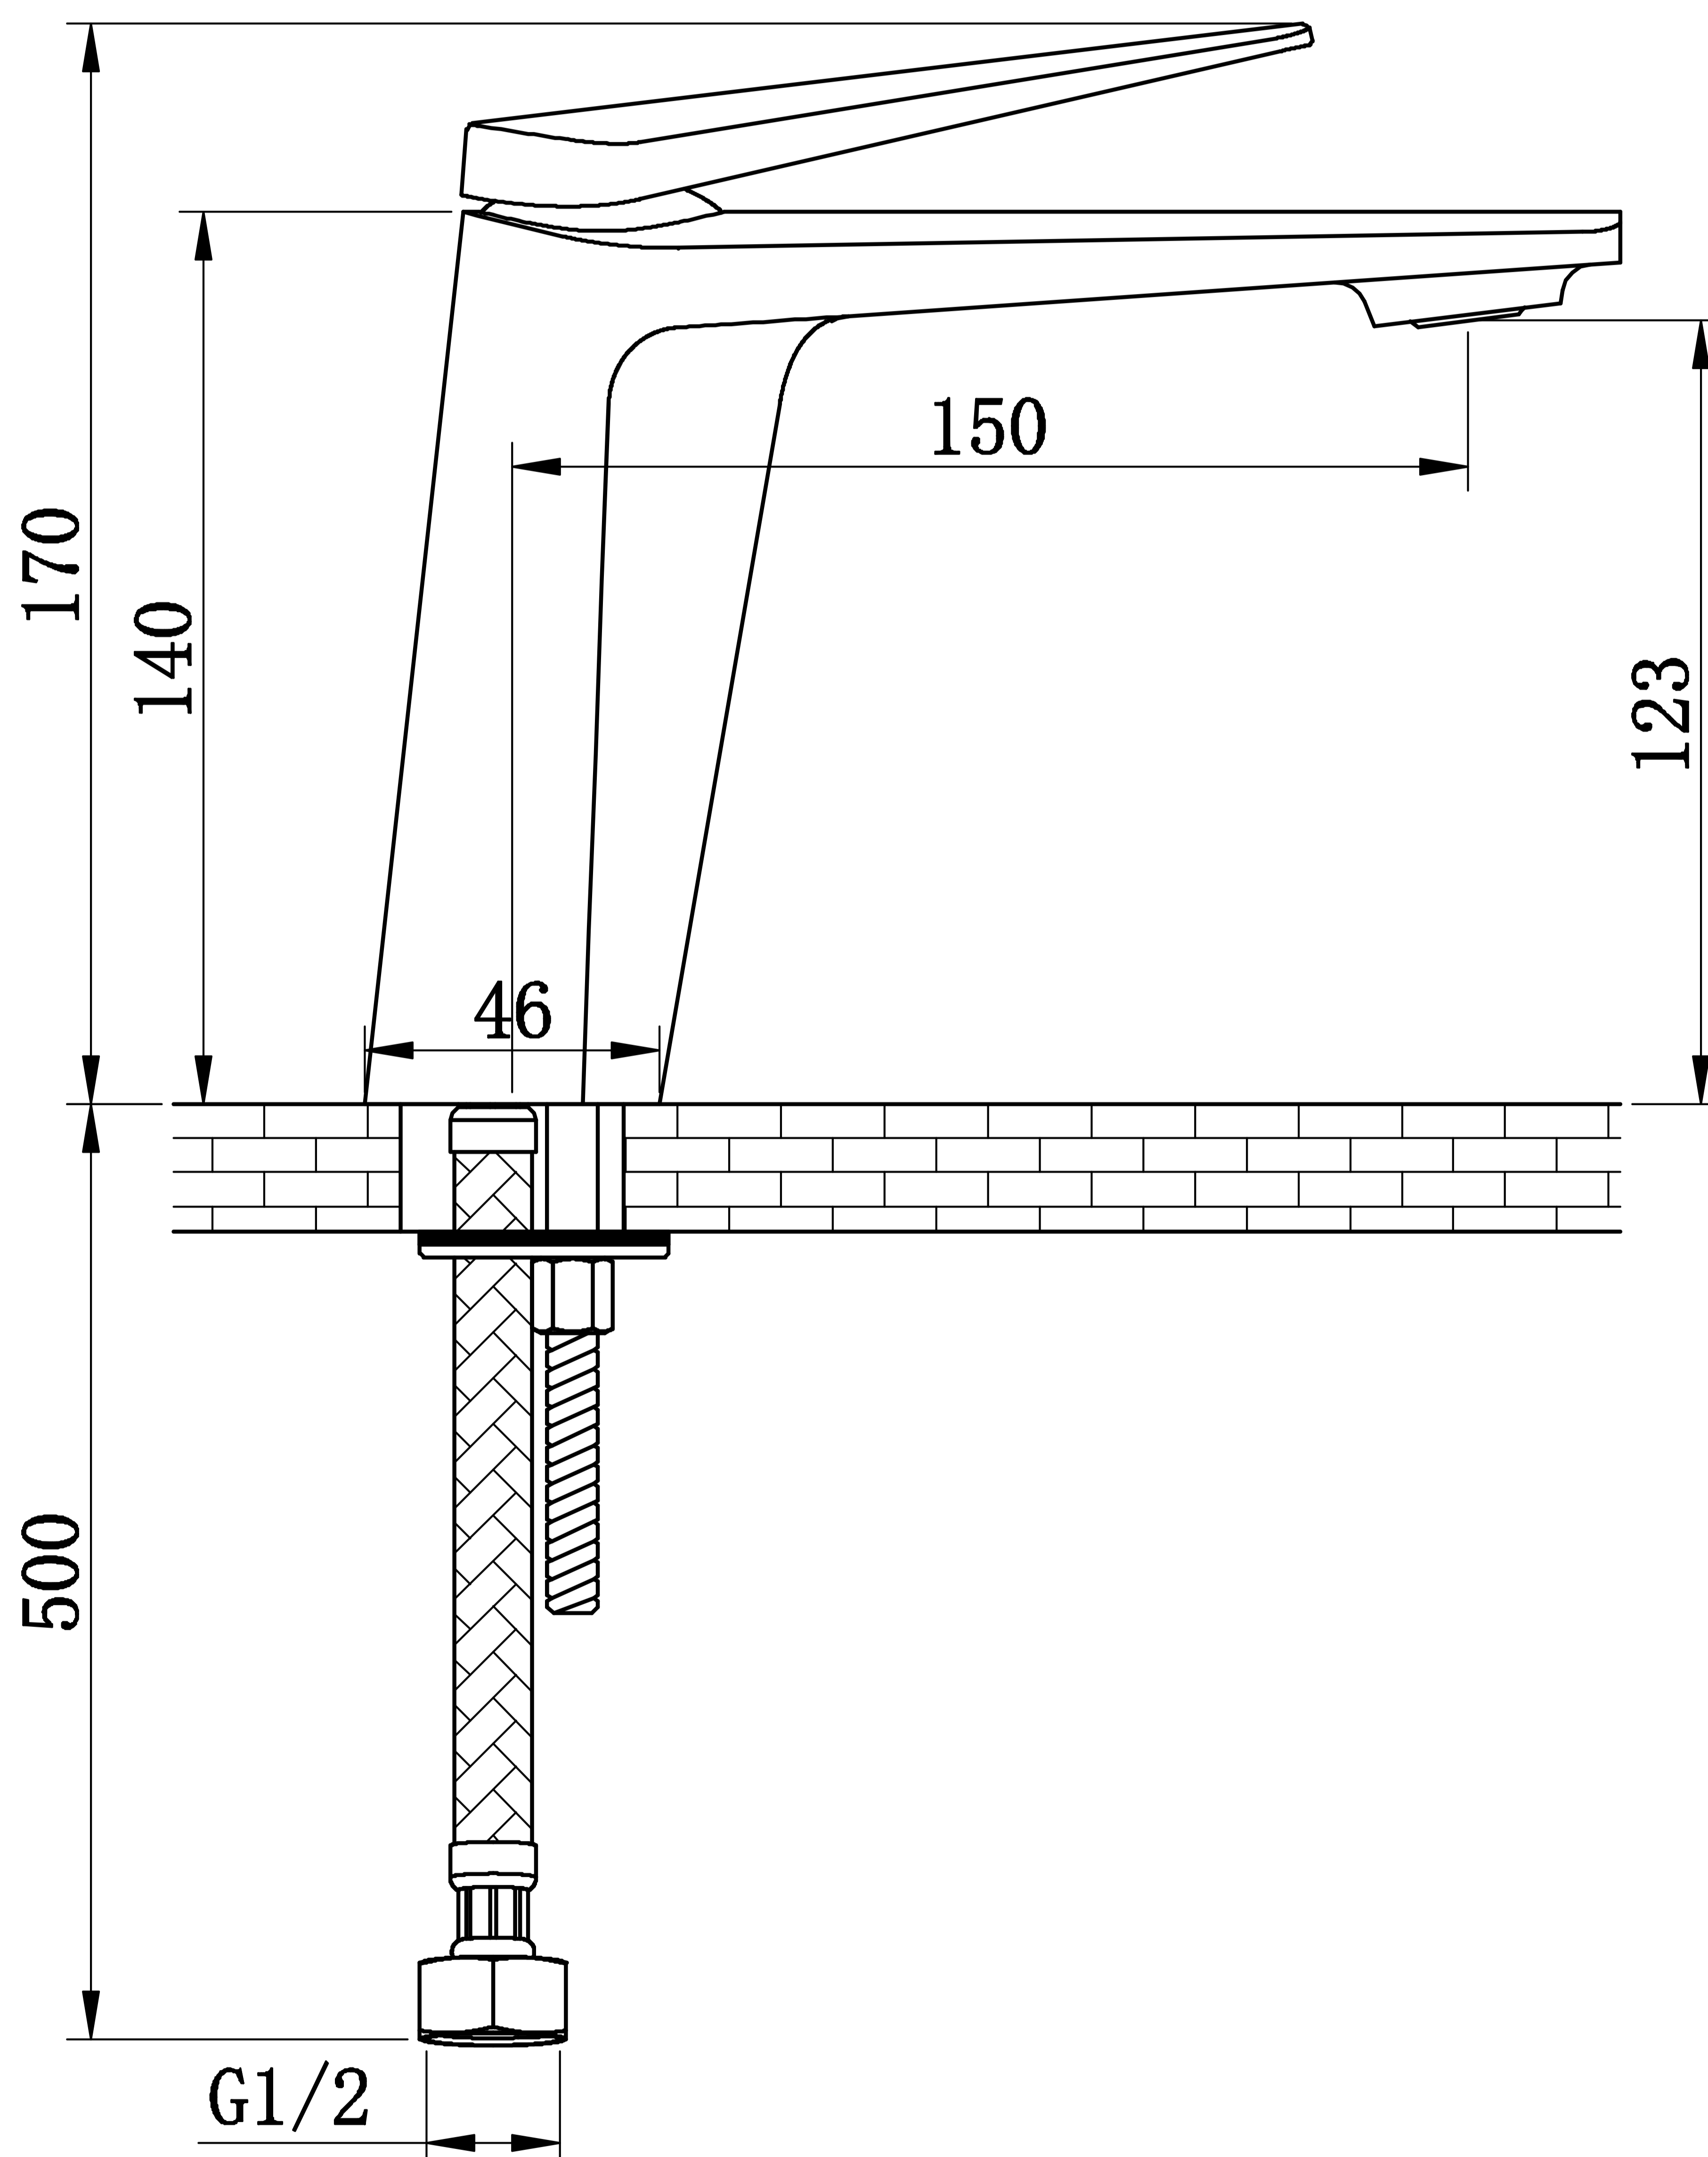

# Brass Basin Mixer

Product Code : **2571**

Technical Drawing

All dimension are in **mm**